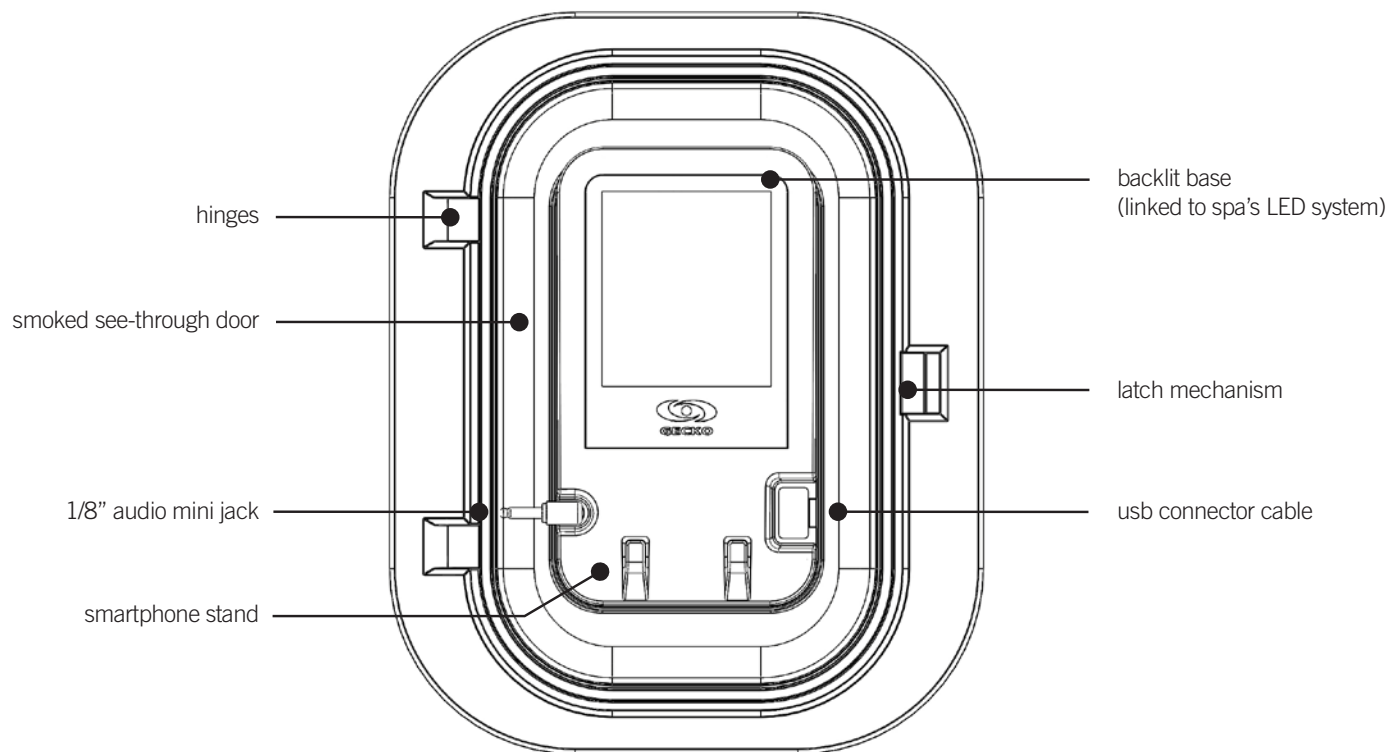

## in.p4

Docks, connects, protects and allows a full remote control of your digital audio sources. Directly from your spa.

Bring your music along with you and enjoy it while relaxing in your spa. Gecko's in.p4 integrates your digital audio sources to your spa and its control system in a seamless and safe way.

### **Lets you control your audio from spa side!**

When your in.stream 2 equipped spa is powered by one of Gecko's X or Y series systems, the content of your digital audio sources can be accessed and controlled directly from the spa side through in.k1000, in.k800 or in.k500 main keypads.

# in.p4

Docks, connects, protects and allows a full remote control of your digital audio sources. Directly from your spa.

dimensions: 10" x 8" x 2.62"

Gecko's in.p4 docking station features a USB and an 1/8" audio input mini jack connectors. Its design includes a smoked see-through door, a backlit base stand, as well as hidden screws and brackets.

Bring your music along with you and enjoy it while relaxing, through in.p4's seamless and safe integration of your digital audio sources to your spa and its control system.

Gecko's in.p4 is easy to install. With its brackets, it can be flush-mounted to all types of spa side panels. A simple cable connection hooks it up to an in.stream 2 audio station, powering in.p4 and enabling the remote control of any docked digital audio source, directly from the spa.